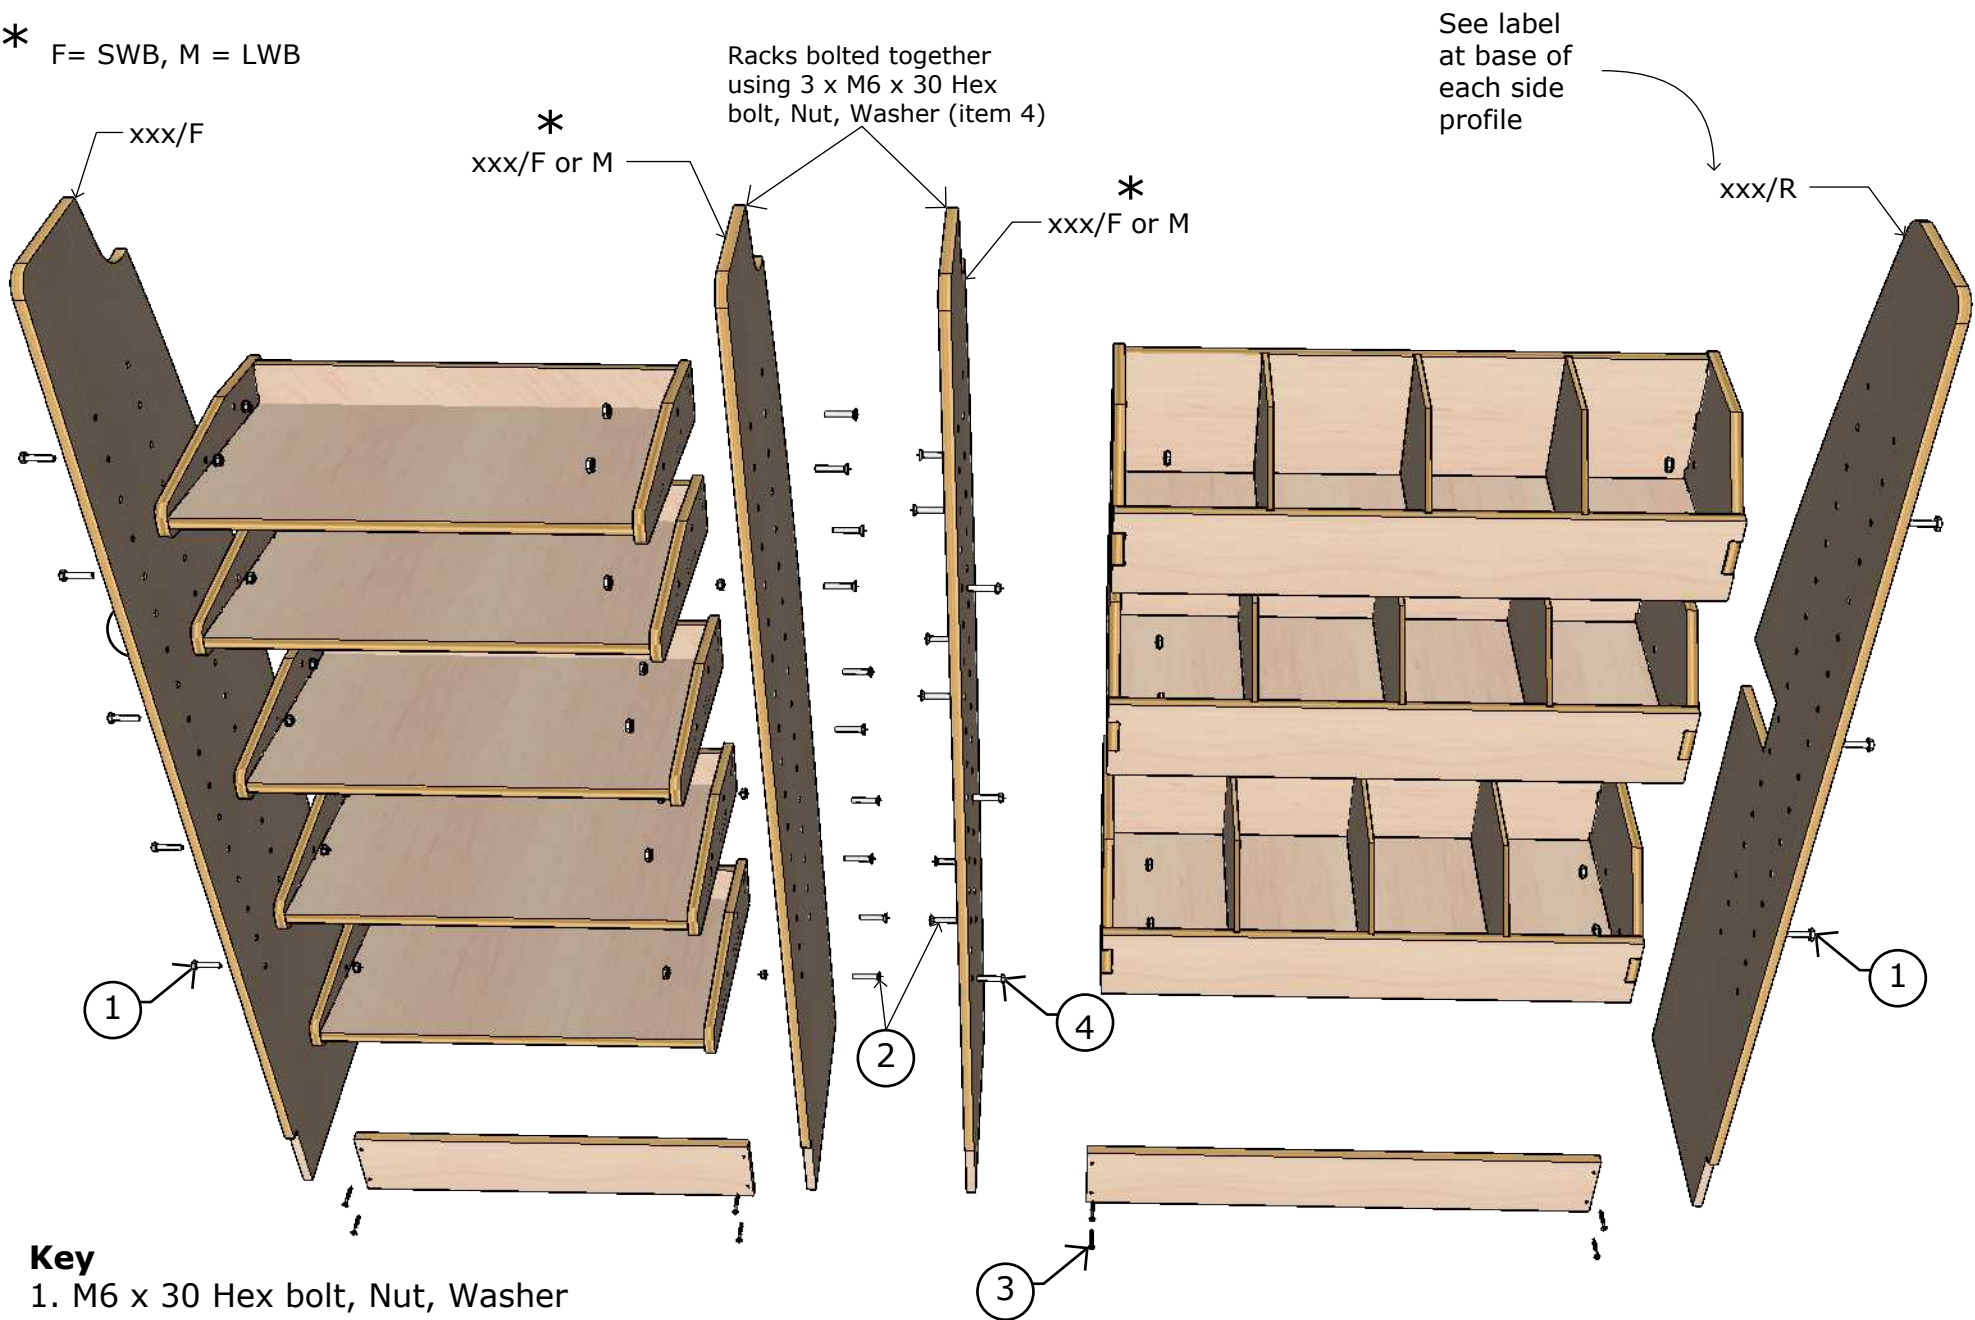

* F= SWB, M = LWB

Key

- 1. M6 x 30 Hex bolt, Nut, Washer
- 2. M6 x 30 Csk bolt, Nut, Washer
- 3. No 4 Wood screw
- 4. M6 x 30 Hex bolt, Nut, Washer x 3

General assembly detail for combination Power tool storage and Shelving